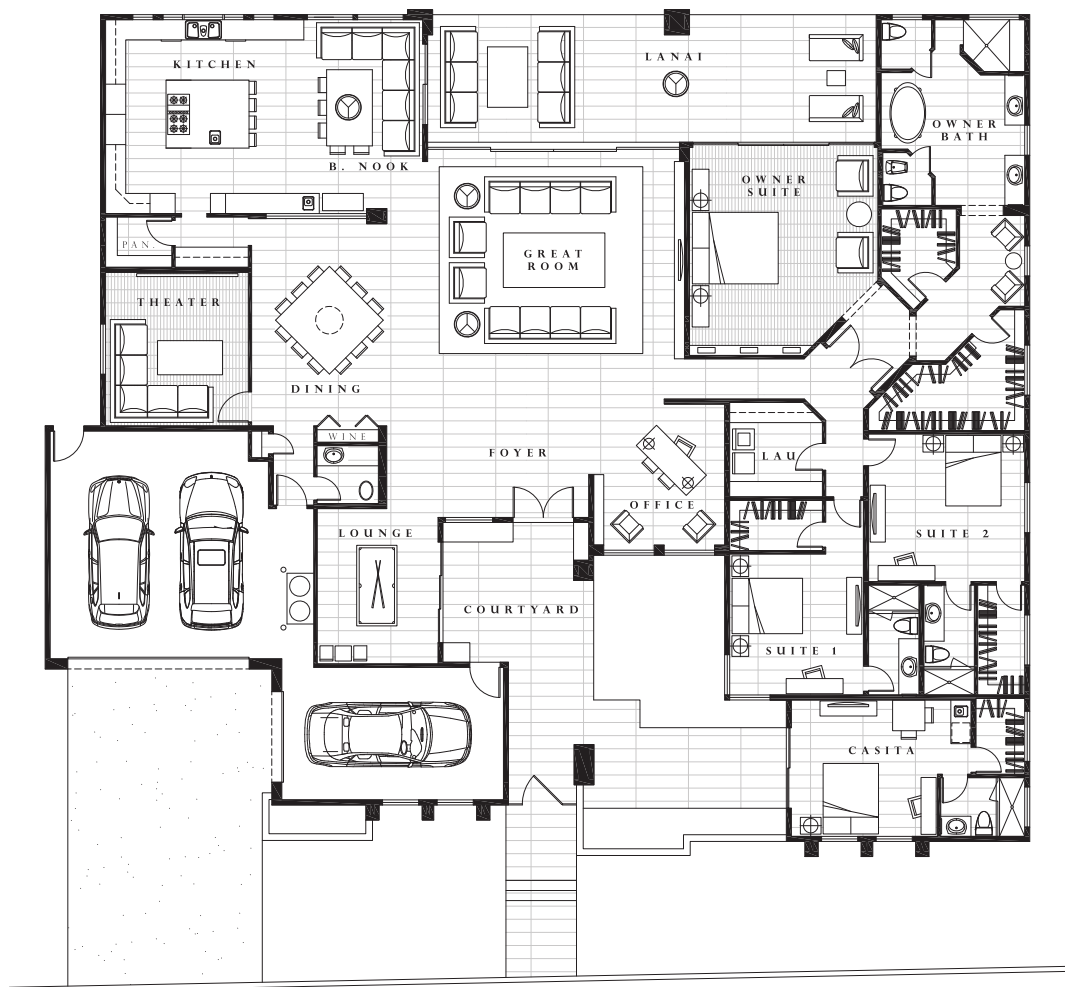

TRÉ MILANO

Livable Area
5,020 sq ft
of single story livable luxury

Offers 2 elegant Elevation Options
~Uno
~Due

Inspiration
A brilliant statement with a strong design.

Pushing beyond the expected through the introduction of a magnificent collection of haute couture of finishes, colors, textures, and surfaces in this stunning modern model.

Take pleasure in the fact that you alone have the privilege of satisfying your most discriminating taste.

-Simply exceptional.

PLASIM HOMES, LLC
(702) 738-1996

In the interest of continuing improvement, Plasim Homes, LLC reserves the right to change maps, floor plans, exteriors, specifications, prices and terms without notice. All floor plans, variations, renderings, photography and maps are artist's conception and are not intended to be an exact depiction. Square footage and room sizes shown are approximate. Please contact your Real Estate Professional if you have any questions.

{ DARE TO BE DIFFERENT }