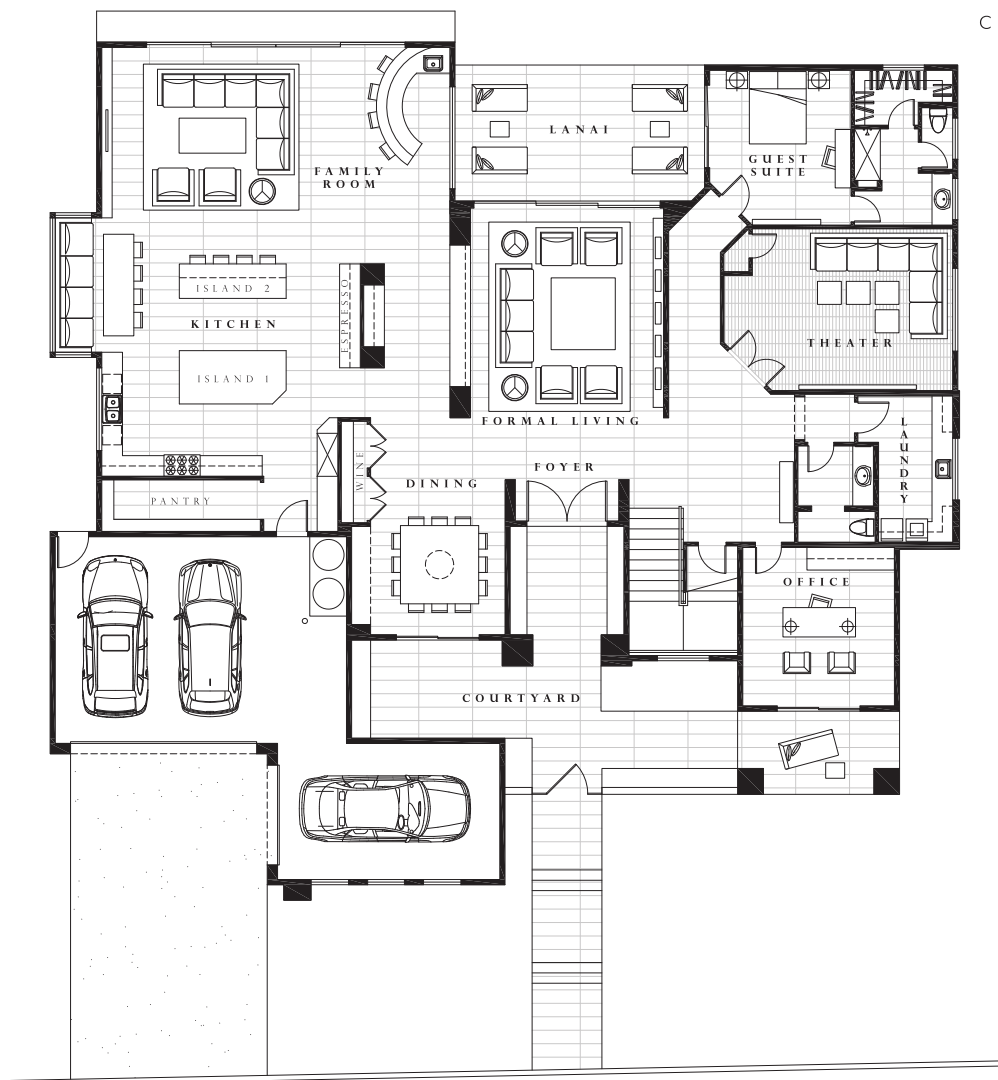

TRÉ NAPOLI

Livable Area
7,436 sq ft

Offers 3 elegant Elevation Options

- ~Uno
- ~Due
- ~Tre

Inspiration

This luxurious sensuality of the forms, imagination, and exquisite pleasure of colors, textures, style, and elegance, is for the privileged few. For those who care deeply about creativity, beauty and style.

Indulge your passion for luxury with a glamorous edge.

-Simply allure.

FIRST FLOOR

PLASIM HOMES, LLC
(702) 738-1996

In the interest of continuing improvement, Plasim Homes, LLC reserves the right to change maps, floor plans, exteriors, specifications, prices and terms without notice. All floor plans, variations, renderings, photography and maps are artist's conception and are not intended to be an exact depiction. Square footage and room sizes shown are approximate. Please contact your Real Estate Professional if you have any questions.